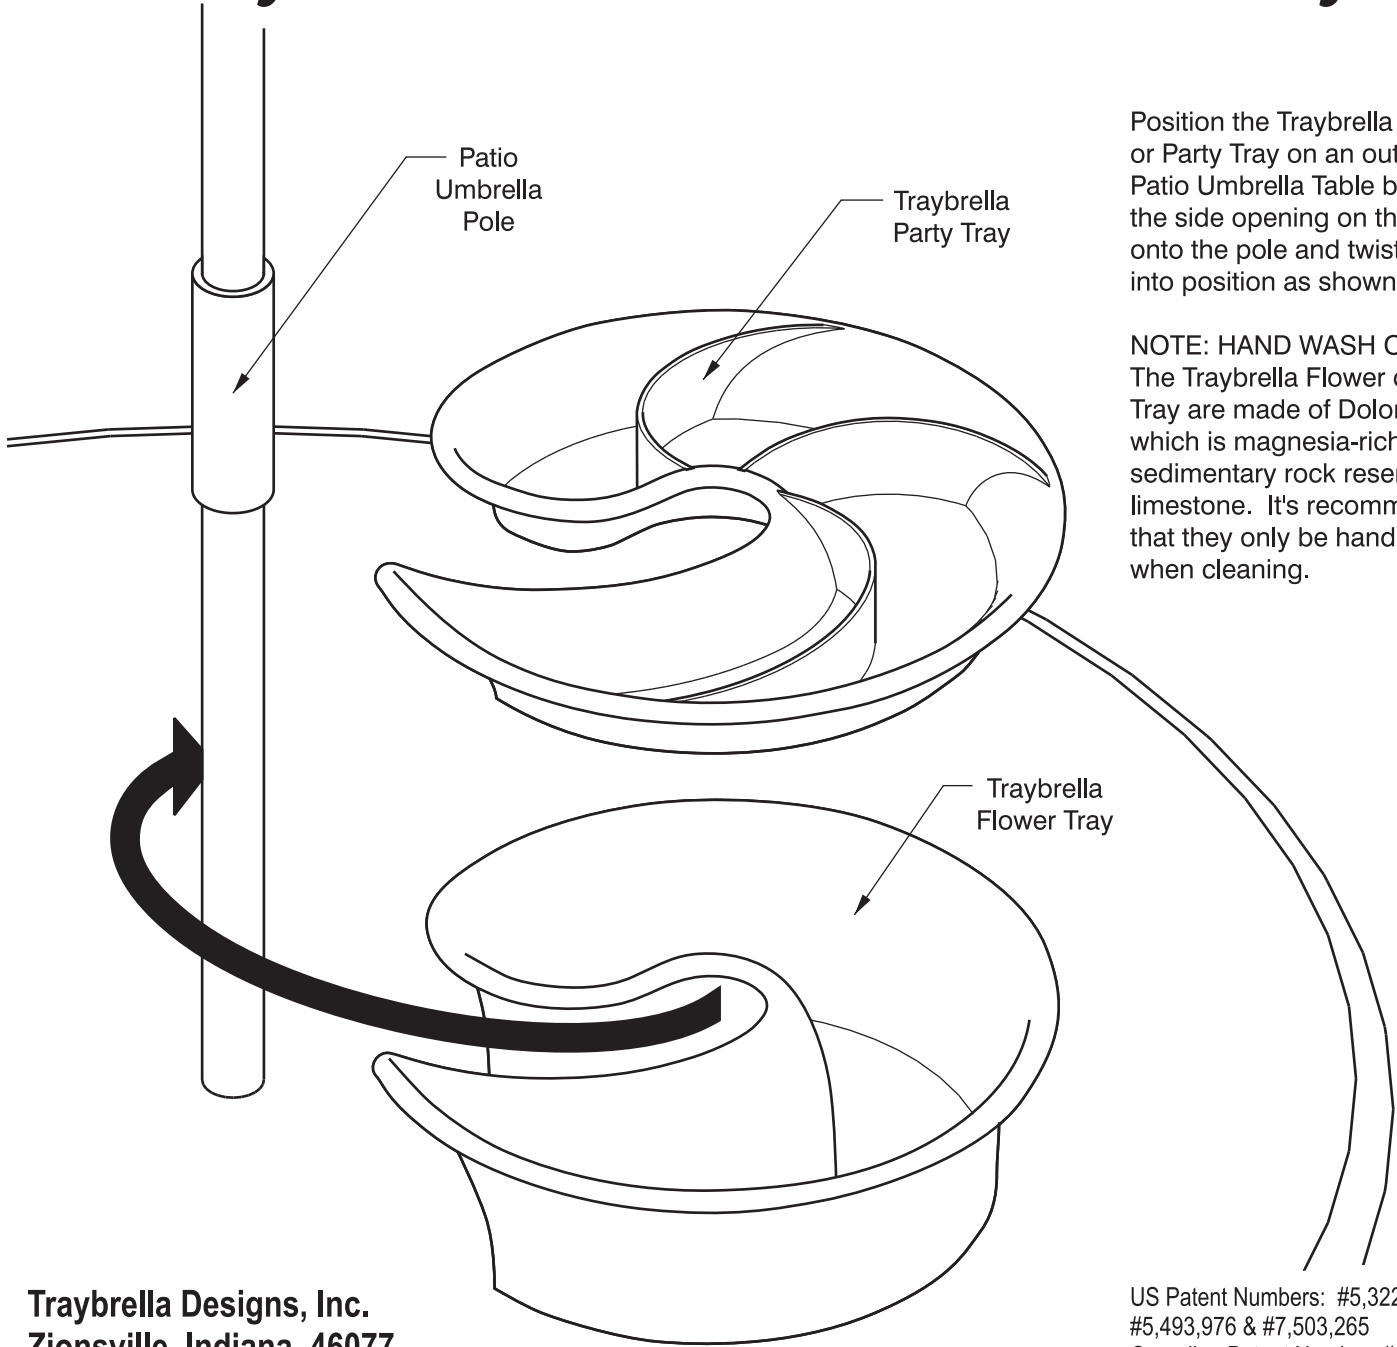

Positioning Instructions for the Traybrella Patio Umbrella Trays

Position the Traybrella Flower or Party Tray on an outdoor Patio Umbrella Table by sliding the side opening on the tray onto the pole and twisting it into position as shown.

NOTE: HAND WASH ONLY. The Traybrella Flower or Party Tray are made of Dolomite which is magnesia-rich, sedimentary rock resembling limestone. It's recommended that they only be hand washed when cleaning.